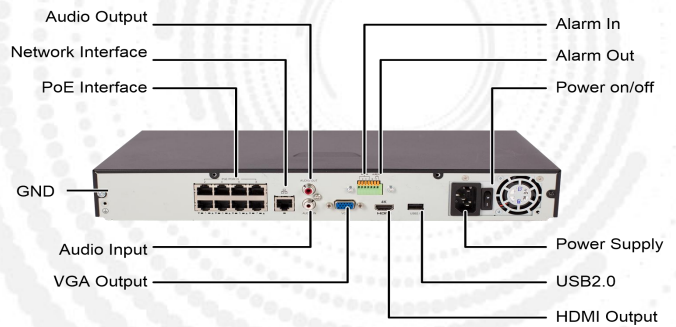

## NVR3216-P16-V2 Smart265/264 16CH 4K/8MP POE NVR with 2pcs SATA

Take 3208-P8 for example

### Key Features

Support Smart265/264 video formats

16-channel input

Plug & Play with 16 independent PoE network interfaces

Third-party IP cameras supported with O-N-V-I-F conformance: Profile S, Profile G, Profile T

## Technical Specifications:

<b>Model</b>	<b>NVR3216-P16-V2</b>
<b>Video/Audio Input</b>	
IP Video Input	16-ch
Two-way Audio Input	1-ch, RCA
<b>Network</b>	
Incoming Bandwidth	160Mbps
Outgoing Bandwidth	64Mbps
Remote Users	128
Protocols	P2P, UPnP, NTP, DHCP, PPPoE
<b>Video/Audio Output</b>	
HDMI/VGA Output	HDMI:
	4K (3840x2160@30), 1920X1080@60, 1920X1080@50, 1600X1200@60, 1280X1024@60, 1280X720@60, 1024X768@60
	VGA:1920X1080@60, 1920X1080@50, 1280X1024@60, 1280X720@60, 1024X768@60
Recording Resolution	8MP/6MP/5MP/4MP/3MP/1080p/960p/720p/D1/2CIF/CIF
Audio Output	1-ch, RCA
Synchronous Playback	16-ch
Corridor Mode Screen	3/4/5/7/9/10/12/16
<b>Decoding</b>	
Decoding format	Smart265/264
Live view/Playback	8MP/6MP/5MP/4MP/3MP/1080p/960p/720p/D1/2CIF/CIF
Capability	2 x 4K@30, 4x 4MP@30, 5 x 3MP@30, 8 x 1080P@30, 16 x 720P@30
<b>Hard Disk</b>	
SATA	2 SATA interfaces
Capacity	up to 10TB for each disk
<b>External Interface</b>	
Network Interface	1 RJ-45 10M/100M/1000M self-adaptive Ethernet Interface
USB Interface	Front panel: 1 x USB2.0, Rear panel: 1 x USB2.0
Alarm In	4-ch
Alarm Out	1-ch
<b>PoE</b>	
Interface	16 RJ-45 10M/100M self-adaptive Ethernet Interface
Max Power	Max 30W for single port
	Max 240W in total ( 15W for each )
Supported Standard	IEEE 802.3af/at
<b>General</b>	
Power Supply	100 ~ 240 V AC
	Power Consumption: ≤10 W( without HDD )
Working Environment	-10°C ~ + 55°C ( +14°F ~ +131°F ), Humidity ≤ 90% RH(non-condensing)
Dimensions(W×D×H)	380mm ×315mm × 53mm (14.9" × 12.4" ×2.1")
Weight ( without HDD )	≤2.6kg (5.29lb)