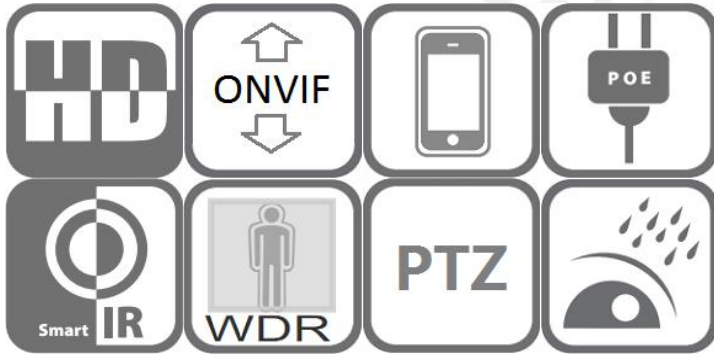

PTZ-3601-IZ**6MP 3X Human & Vehicle Detection POE PTZ Dome****Features:**

- ❖ 1/2.8" Sony low-light CMOS sensor
- ❖ 6MP 25fps resolution 3072x2048
- ❖ low illumination 0.01Lux
- ❖ Day/Night, AWB/MWB, BLC, HLC, 2D/3D-DNR, Shutter, IR-CUT
- ❖ D-WDR, Mirror, flip, Defogging
- ❖ Multiply Style OSD Overlay, Motion Detection, Privacy Mask
- ❖ RTSP and Onvif 17.06 compatible with many third-party NVR
- ❖ H.264/H.265 dual-stream media server
- ❖ Easy-to-use P2P Cloud service
- ❖ Support user authentication, video data encryption
- ❖ Support Alarm Snapshot to Email and FTP
- ❖ Multiply WEB browser IE,Firefox 32bit ESR, PC Client, Mobile APP remote access
- ❖ Lightning protection 4000V
- ❖ Strong water-proof housing IP66
- ❖ 3 pcs Array IR Leds, IR distance 20-30 meters
- ❖ Network PTZ control , 3X optical zoom
- ❖ HD 2.8-8mm motorized AF lens
- ❖ Built-in Mic, reset button
- ❖ Support Human body detection, Vehicle detection