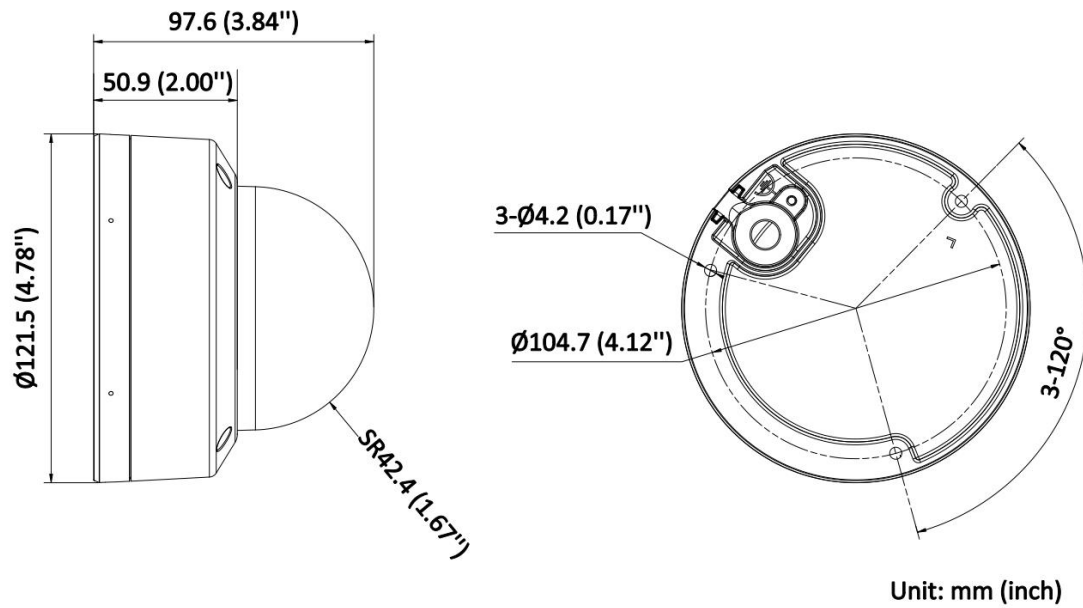

▪ Dimension