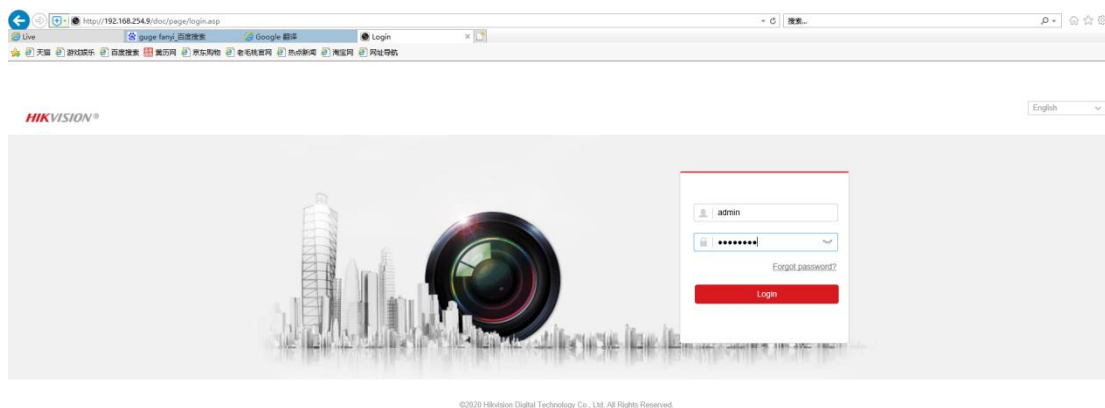

Hikvision camera resolution setting

1. Open IE browser .enter camera IP in the search bar and log in camera web.

2. Click "Configuration-Video/Audio-Video-Resolution" to adjust the screen resolution.