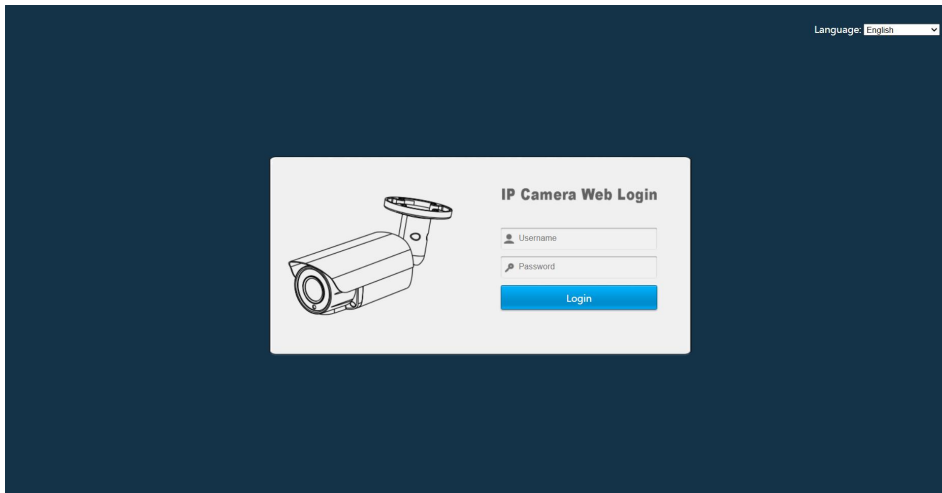

prevent the plug-in installation from being unsuccessful)

1. The initial account is **admin** and the password is **123456**.

2. Check whether the human detection function is turned on.

3. Click "Live" and select "Enable Auto Tracking" from "Advanced Shortcuts".