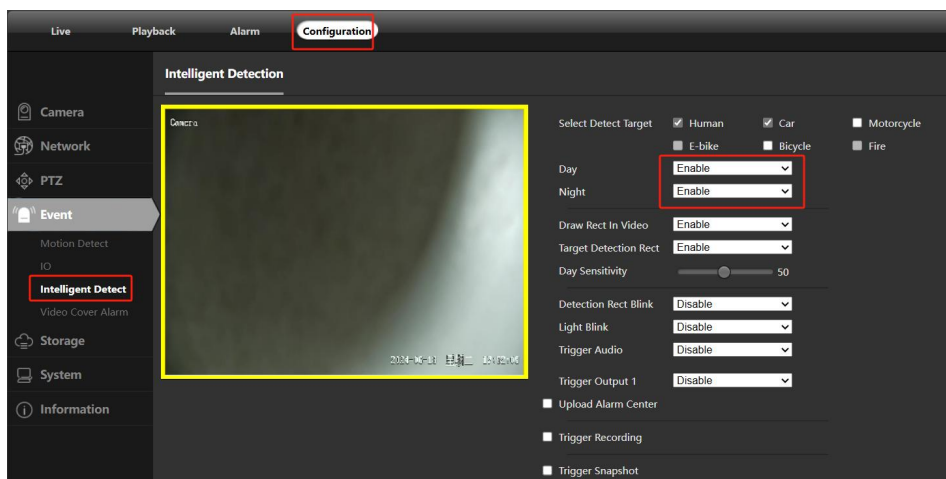

prevent the plug-in installation from being unsuccessful)

1. The initial account is **admin** and the password is **123456**.

2. Check whether the human detection function is turned on.

3. Click "Live" and select "Enable Auto Tracking" from "Advanced Shortcuts".